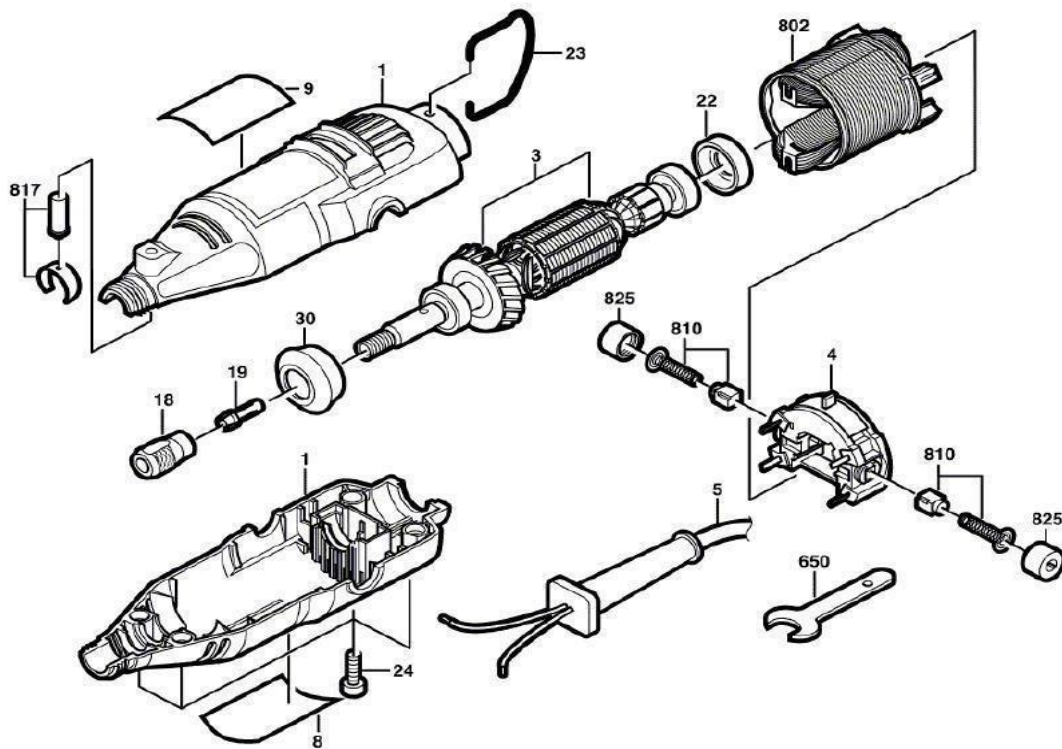

DREMEL®

MODEL: 215

| ITEM NO. | PART NO. | DESCRIPTION | ITEM NO. | PART NO. | DESCRIPTION |
|----------|--|-------------------|----------|----------------------------|---------------------------|
| 1 | 2610915566 Deleted by Dremel | Housing | 24 | 2615294 035 | Cross Recessed Head Screw |
| 3 | 2610941201 | Armature | 30 | 2615294028 | Retaining Snap Ring |
| 4 | 2610912826 Deleted by Dremel | Switch | 650 | 2610930692 | Chuck Wrench |
| 5 | 2610915563 Deleted by Dremel | Power Supply Cord | 802 | 2615298792 | Field |

| | | | | | |
|----|------------------------------------|-----------------------|-----|----------------------------|------------------|
| 8 | 2610915563 Deleted by Dremel | Label | 810 | 2615298790 | Carbon Brush Set |
| 9 | 2610915564 Deleted by Dremel | Nameplate | 817 | 2615297356 | Armature Lock |
| 18 | 2610014582 | Nut (Also 2615297355) | 825 | 2610913683 | Sealing Cap |
| 19 | 480 | 1/8 Collet | | | |
| 22 | 2615297373 | Insulator | | | |
| 23 | 2 615 294 043 | Pickup Clip | | | |