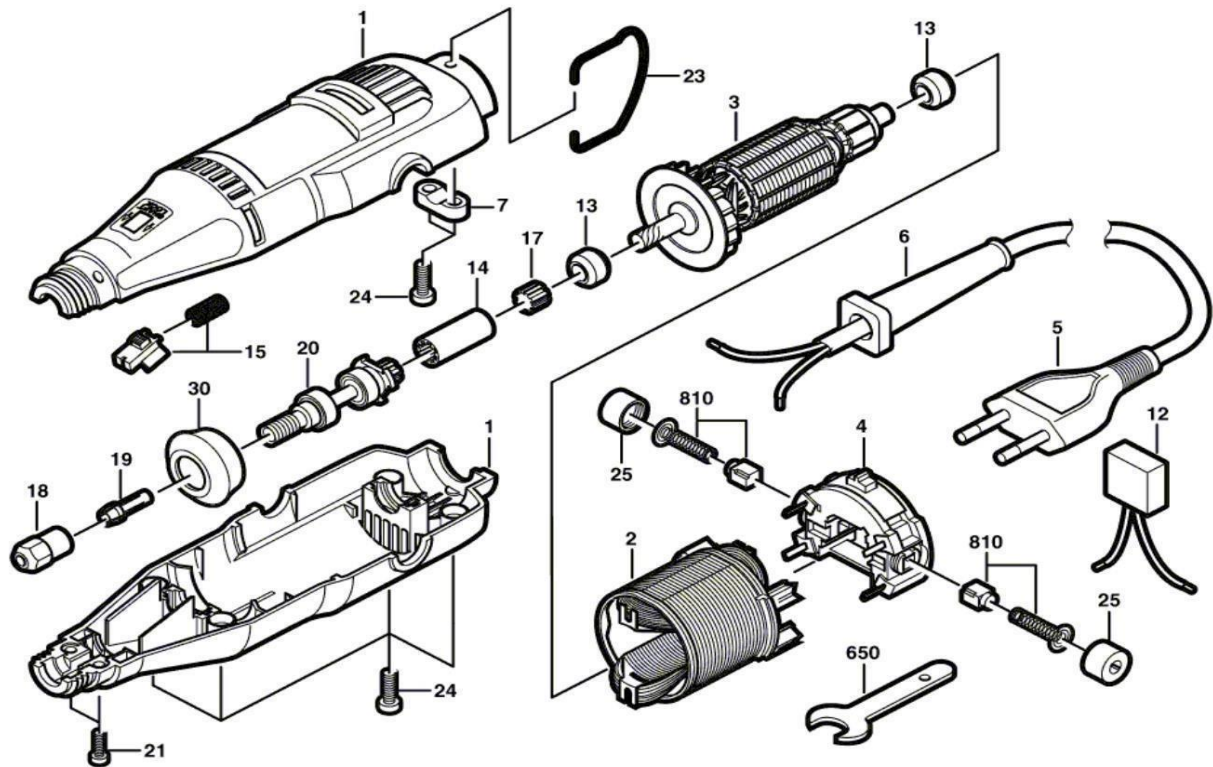

# DREMEL®

MODEL: 396

ITEM NO.	PART NO.	DESCRIPTION	ITEM NO.	PART NO.	DESCRIPTION
1	Deleted by Dremel	Housing	18	<a href="#">2610014582</a>	Nut (Also 2615297355)
2	Deleted by Dremel	Field	19	<a href="#">480</a>	1/8 Collet
3	Deleted by Dremel	Armature	20	2615294311	Shaft
4	2615298786	Switch	21	2615530013	Screw
5	2615280071	Power Cord	23	2615294043	Pickup Clip
6	2610360176	Grommet	24	2615530007	Service Kit
7	2615650007	Cable Clip	25	2615302217	Sealing Cap

12	2610999112	Control Unit	30	2615294800	Cover
13	<a href="#">2615294029</a>	Bearing Sleeve	650	<a href="#">2610930692</a>	Chuck Wrench
14	<a href="#">2615294309</a>	Flex Coupling	810	<a href="#">2615298790</a>	Carbon Brush Set
15	2615530005	Fuse			
17	2615294308	Pinion			