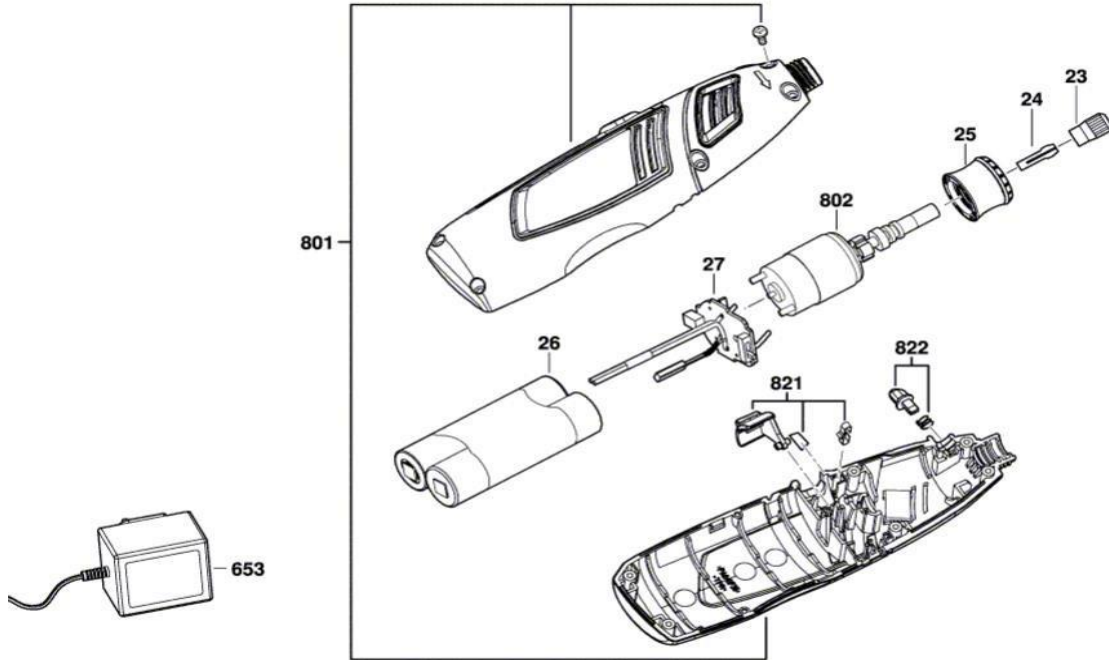

1) 18-68
16-09-13 **Fig. /Abb. 1**

ITEM NO	PART NO.	DESCRIPTION	ITEM NO	PART NO.	DESCRIPTION
23	2610014582	Nut	653	2610Z10063	Battery Charger
24	Collet 3.2mm #480	Contour Sleeve	801	2610Z08523 Deleted by Dremel	Housing Cover
25	2610013854	Nose	802	2610Z08521	DC Motor
26	2610Z08525 Deleted by Dremel	Battery	821	2610Z08524 Deleted by Dremel	Button Set
27	2610Z08522	Electronic Module	822	2610Z08520 Deleted by Dremel	Button Set