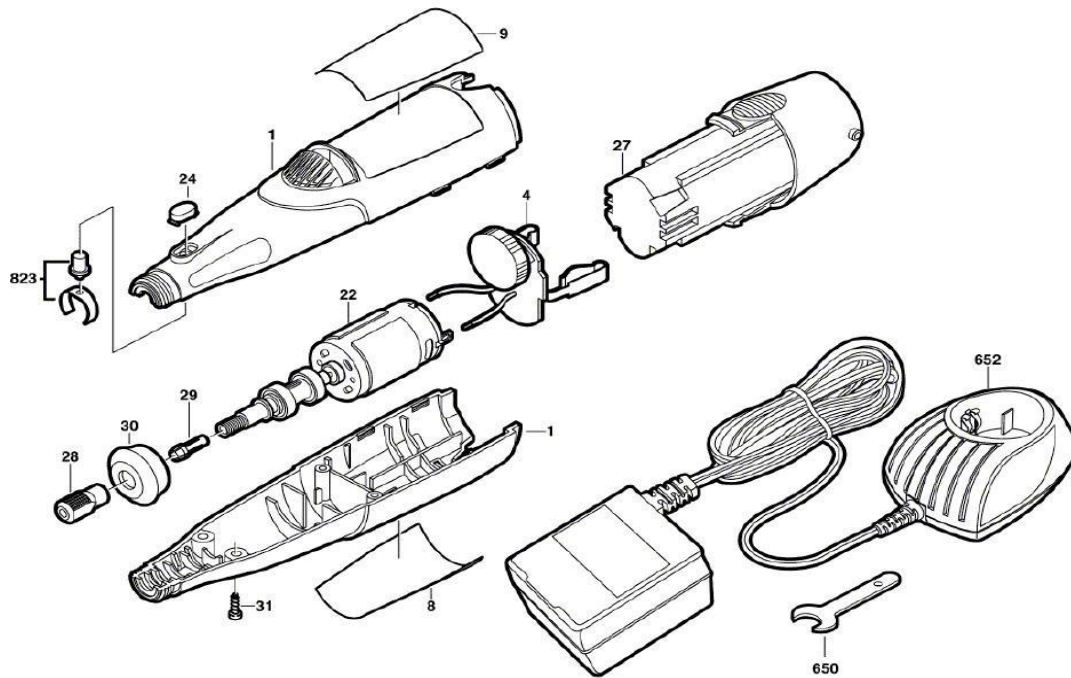

DREMEL®

MODEL: 780

ITEM NO.	PART NO.	DESCRIPTION	ITEM NO.	PART NO.	DESCRIPTION
1	2610912359 Deleted By Dremel	Housing	28	2610014582	Collet Nut
4	2610912360 Special Order Only	Printed Circuit Board	29	480	1/8 Collet
8	2610912372 Deleted By Dremel	Label	30	2610913684	Sealing Cap
9	2610912373 Deleted By Dremel	Nameplate	31	2603490017	Torx Oval Head Screw 3x10
22	2610912364 Special Order Only	Motor	650	2610930692	Wrench
24	2610912366 Deleted By Dremel	Button	652	2610913433 Deleted By Dremel	Battery Charger
27	2610913127 Deleted By Dremel	Battery	823	2610009839	Armature Lock
