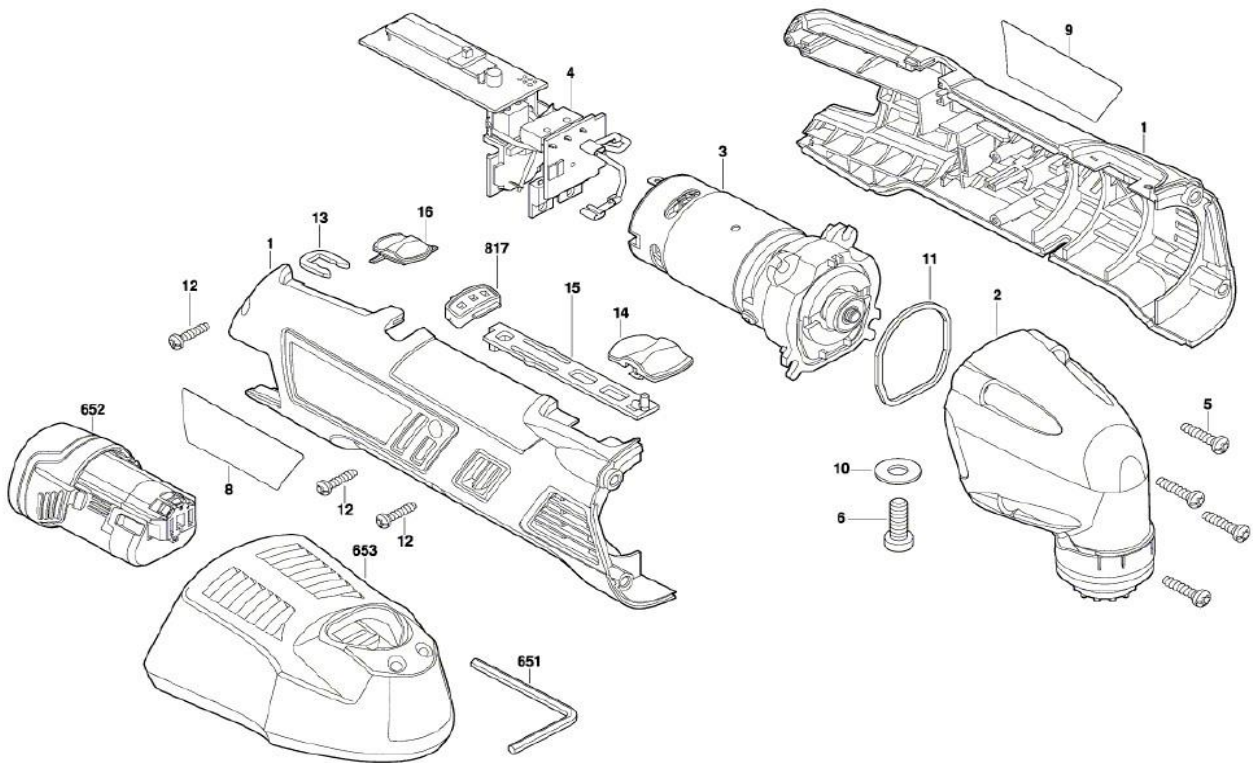

# DREMEL®

MODEL: 8300

ITEM NO.	PART NO.	DESCRIPTION	ITEM NO.	PART NO.	DESCRIPTION
1	2610011181 Deleted by Dremel	Housing Assembly	15	2610011189	Switch Button
2	2610957872 Special Order Only	Housing	16	2610011190	Cap
3	2610011184	Motor	651	2610958411 Deleted by Dremel	Adjusting Wrench
4	2610005464	Electronic Assembly	652	<a href="#">1607A350H7</a>	Battery
5	2610956954	Screw	653	<a href="#">2607225689</a>	Charger 240V
6	2610945428	Screw	817	2610013398	Bezel Assembly
8	2610011195	Nameplate			
9	2610011194	Label			
10	2610945427	Washer			
11	2610956769	Mat Seal			
12	2610347948	Screw			

13	2609110537	Clip			
14	2610956785	Cap			