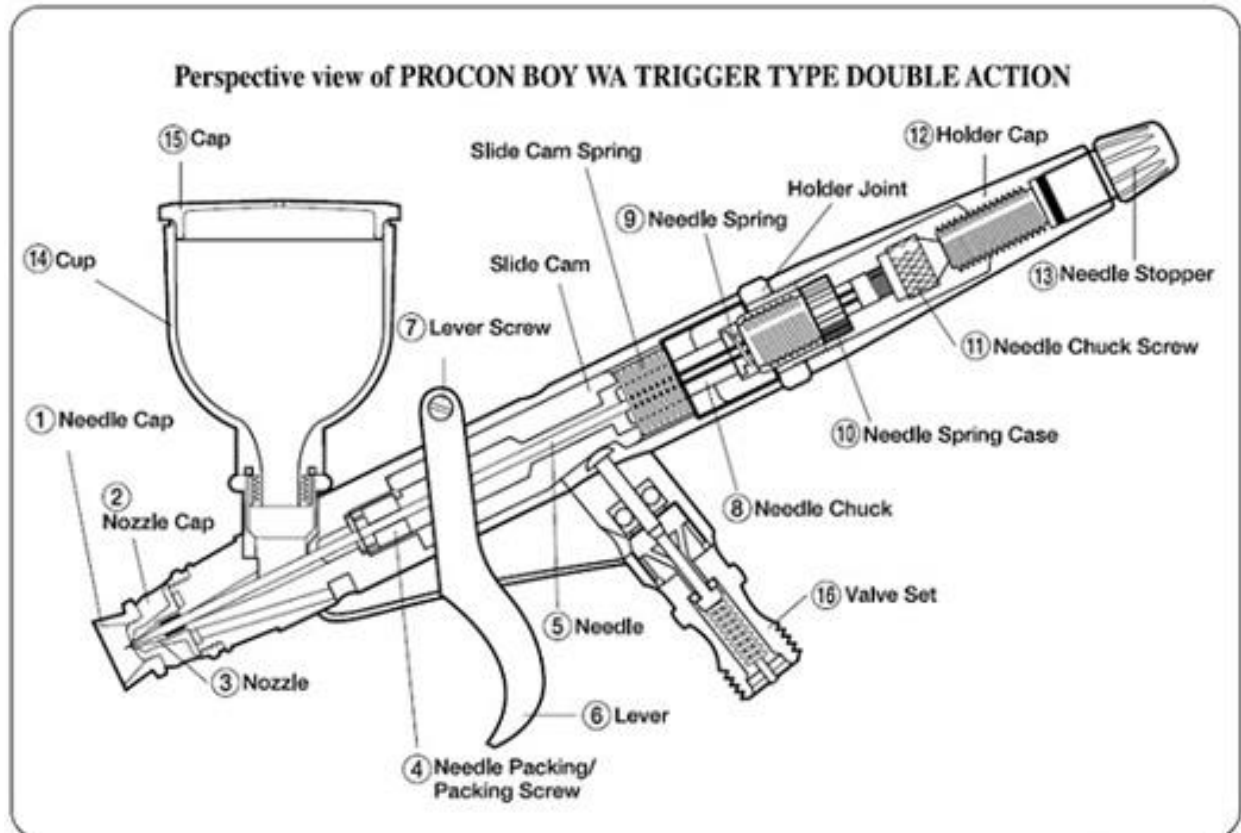

**PROCON
BOY**

WA TRIGGER TYPE DOUBLE ACTION 0.3mm

**MR
HOBBY**
PS-275

Number	Name	Number	Name
1	Needle Cap	10	Needle Spring Case
2	Nozzle Cap	11	Needle Chucking Screw
3	0.3mm Nozzle	12	Holder Cap
4	Needle Packing Screw	13	Needle Stopper
5	0.3mm Needle	14	Cup
6	Lever	15	Cap
7	Lever Screw	16	Valve Set
8	Needle Chuck		
9	Needle Spring		