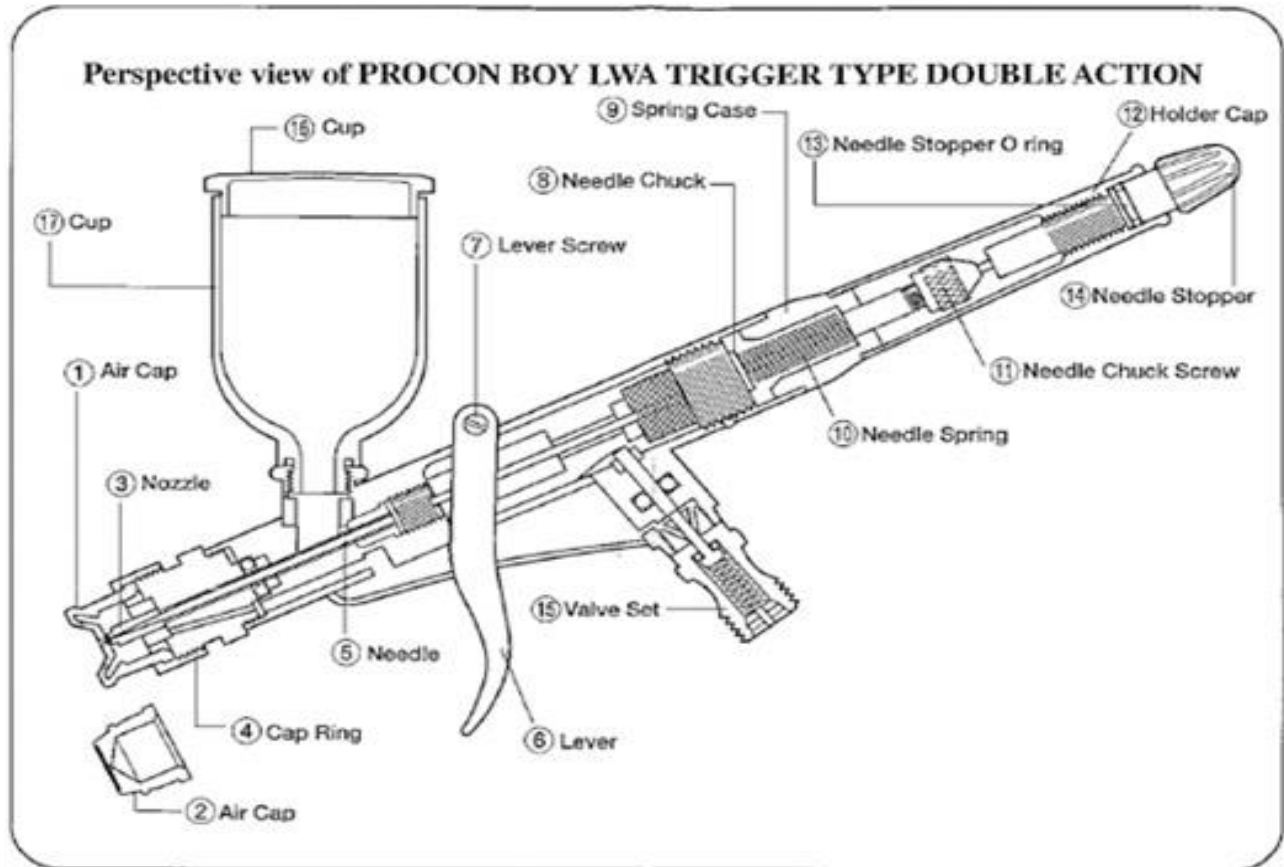

**PROCON  
BOY**

# LWA TRIGGER TYPE

## DOUBLE ACTION 0.5mm

**MR  
HOBBY**  
PS-290

Number	Name	Number	Name
1	Air Cap	9	Spring Case
2	Air Cap	10	Needle Spring
3	<a href="#">.05mm Nozzle</a>	11	Needle Chucking Screw
4	Cap Ring	12	Holder Cap
5	<a href="#">0.5mm Needle</a>	13	Needle Stopper O Ring
6	Lever	14	Needle Stopper
7	Lever Screw	15	Valve Set
8	Needle Chuck	16	<a href="#">Stainless steel cup and lid Suit PS290</a>
	<a href="#">Pistol Grip Handle Suit PS290</a>		