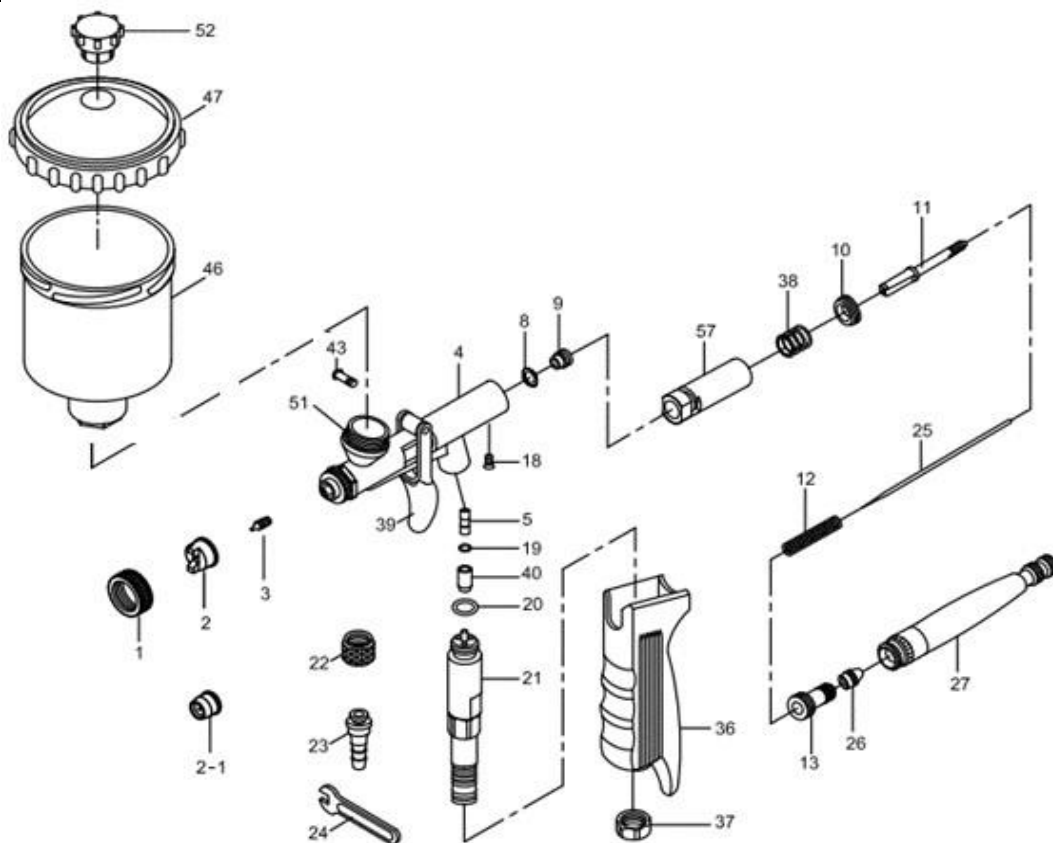

SP.GP850

Sparmax Trigger Gravity Airbrush .5mm

ITEM NO.	PART NO.	DESCRIPTION	ITEM NO.	PART NO.	DESCRIPTION
1,2	SP.0039	Nozzle Cap Fan Pattern	27	N/A	Handle
2-1	SP.0372	Round Shaped Nozzle Cap	36	N/A	Grip
3	SP.0377	Nozzle	37	N/A	Nut
4	N/A	Body	38	N/A	Slider Spring
5	N/A	Piston	39	N/A	Trigger
8	N/A	O Ring for Needle Guide	40	N/A	Sleve Air Valve
9	N/A	Needle Guide	43	N/A	Set Screw
10	N/A	Lever Screw	46-52	PS.125	Gravity Cup 125 ml
11	SP.0272	Needle Chucking Guide	57	N/A	Slide Cam
12	SP.0292	Needle Spring			
13	N/A	Spring Case			
18	N/A	Set Screw			
19	N/A	Piston O Ring			

20	N/A	Air Valve O Ring			
21	N/A	Air Valve O Ring			
22	N/A	Hose Connector Nut			
23	N/A	Hose Connector			
24	SP.0234	Wrench			
25	SP.0405	Needle			
26	SP.0255	Needle Chucking Nut			