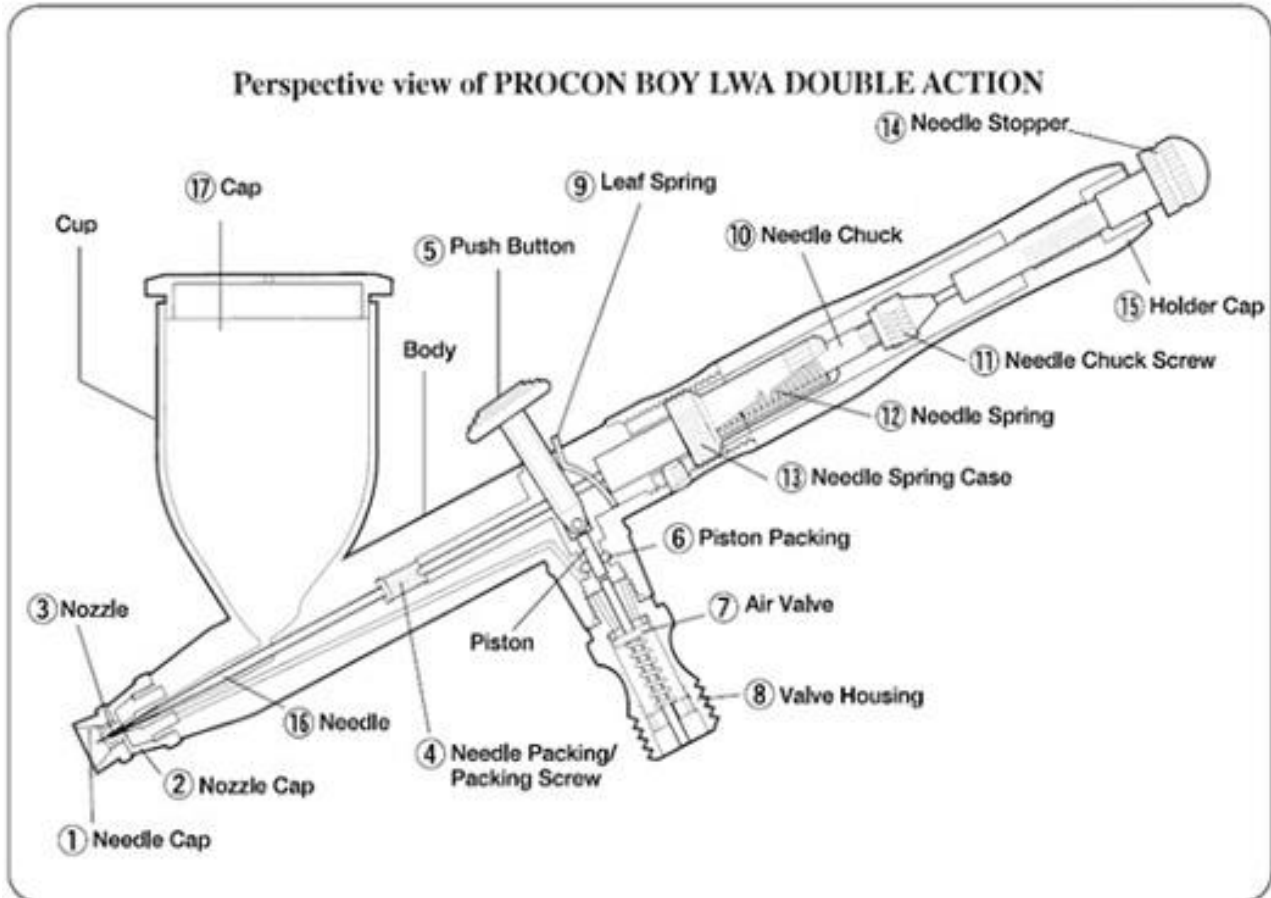

# PROCON BOY LWA DOUBLE ACTION

Number	Name	Number	Name
1	Needle Cap	10	Needle Chucking Guide
2	Nozzle Cap	11	Needle Chucking Screw
3	<a href="#">Nozzle 0.5mm</a>	12	Needle Spring
4	Needle Packing Screw	13	Needle Spring Case
5	Push Button	14	Needle Stopper
6	Piston Packing O Ring	15	Holder Cap
7	Air Valve	16	<a href="#">Needle .5mm</a>
8	Valve Housing	17	Cap
9	Leaf Spring		